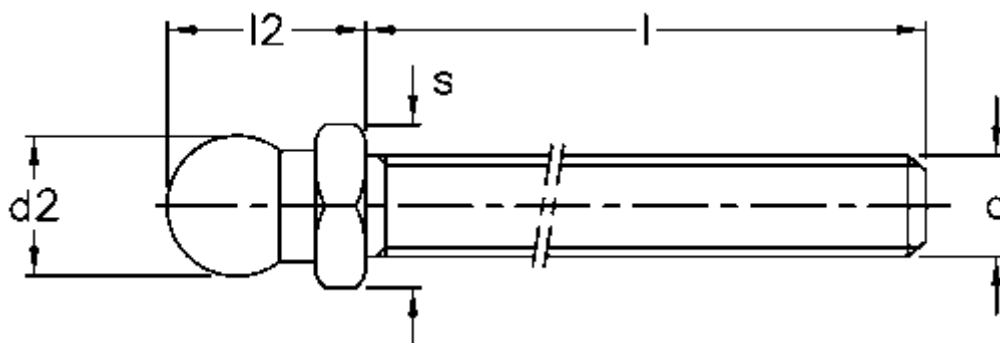

Data Sheet

Article number: 2310302321

Description: E+G Threaded stem, Zinc-plated steel
SM-14-M12x43

Measures

$d = M12$

$d_2 = 13.9$

$l = 43$

$l_2 = 20$

$s = 14$